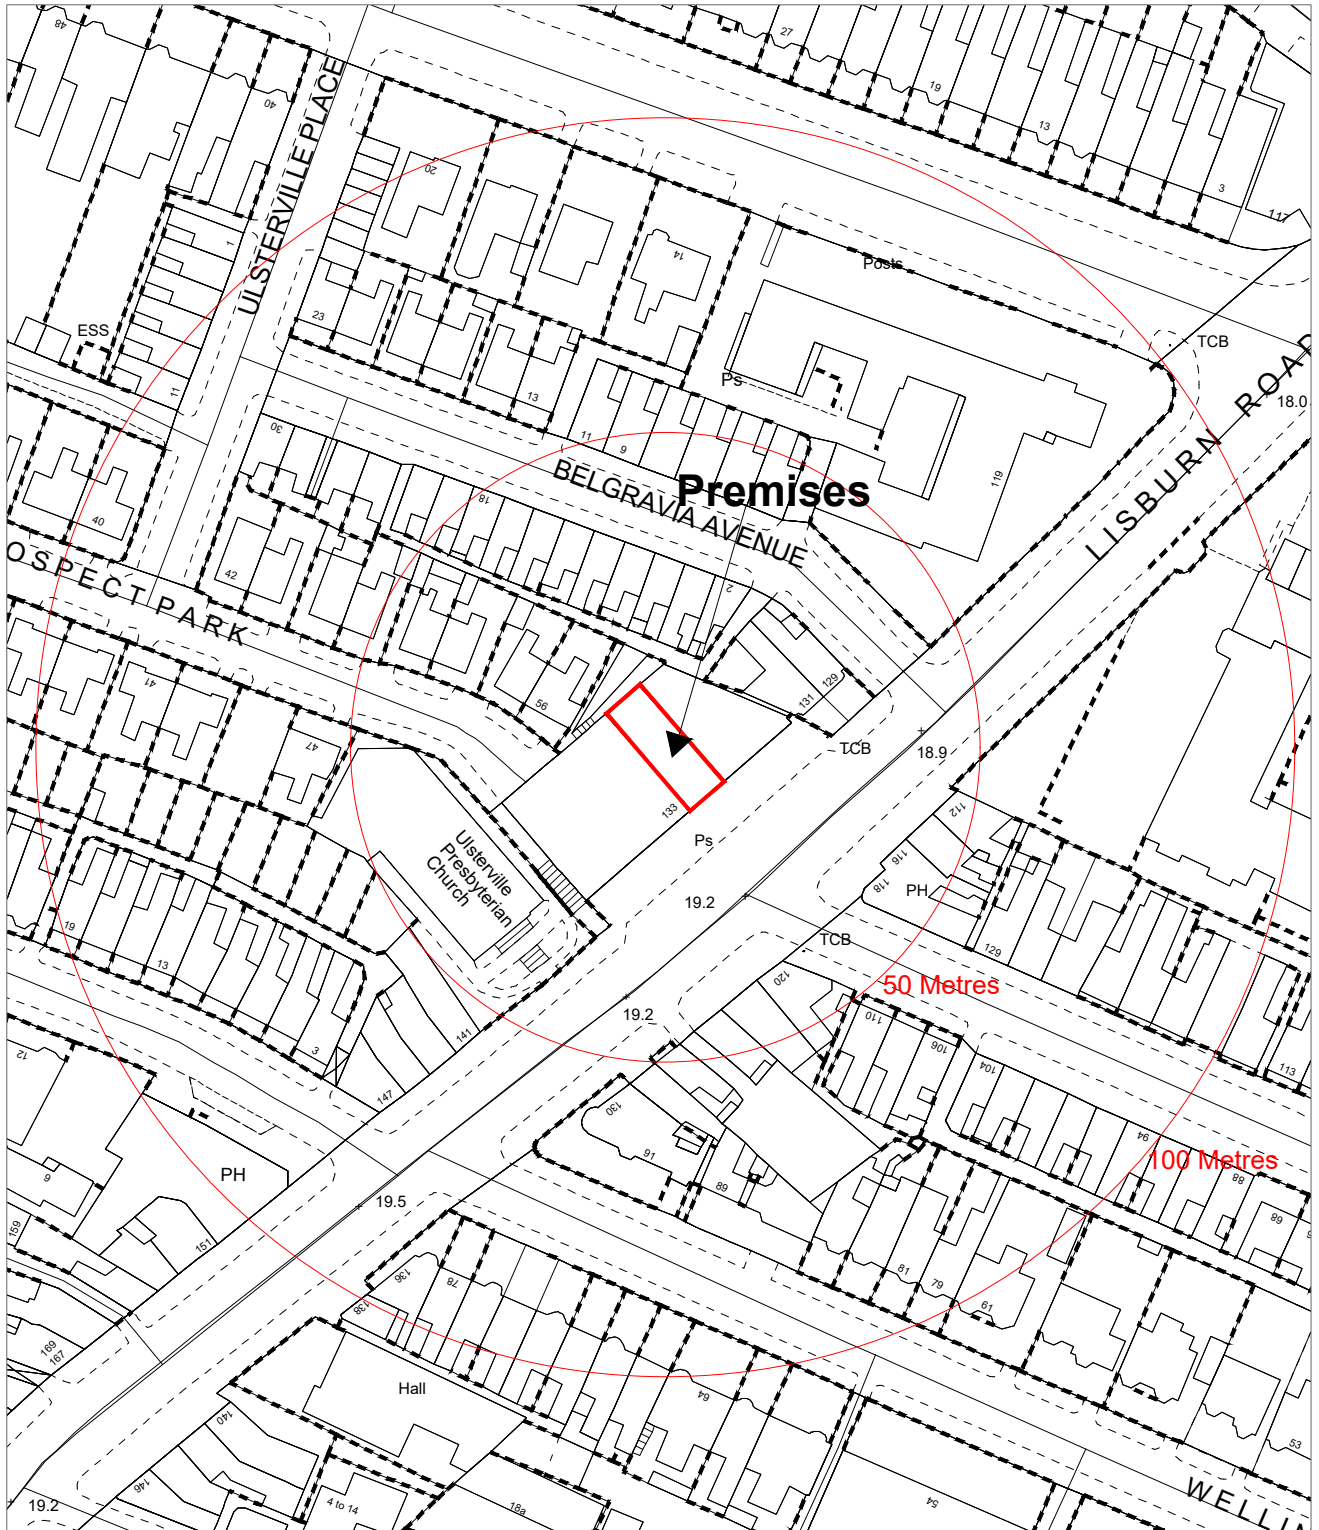

Building Control Service

Appendix 1

Belfast Mapping Data v3.0
Prepared by I.S.B.
Based upon the Ordnance Survey
Of Northern Ireland map with the
permission of the Director & Chief Executive.
© CROWN COPYRIGHT 2003

100 METRES

DRAWN BY MT
DATE 05/06/2018

Players
133 Lisburn Road

SCALE 1:1250